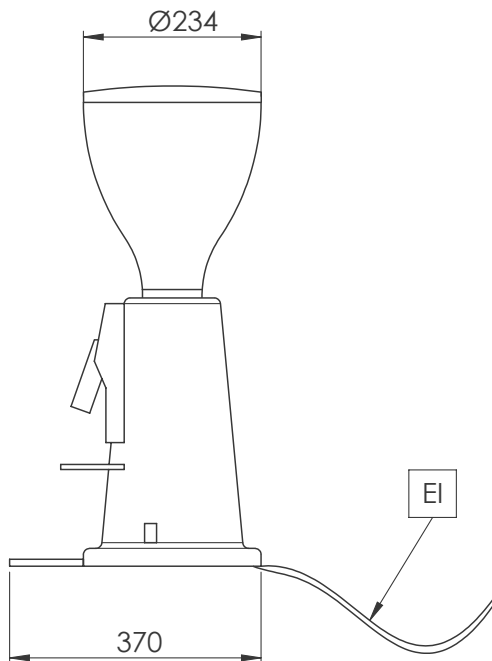

Coffee System
Grind on-demand Coffee Grinder
Coffee Grinder, Flat 75 mm

ITEM # _____

MODEL # _____

NAME # _____

SIS # _____

AIA # _____

602546 (GRNDEM600)

Grind-on-demand Coffee
Grinder, flat, 75mm

APPROVAL: _____

Front

Side

Electric

Supply voltage:	
602546 (GRNDEM600)	230 V/1N ph/50 Hz
Electrical power max.:	0.34 kW
Plug type:	CE-SHUKO

Key Information:

External dimensions, Width:	230 mm
External dimensions, Height:	600 mm
External dimensions, Depth:	370 mm
Net weight:	11 kg
Shipping weight:	13.5 kg
Shipping height:	870 mm
Shipping width:	500 mm
Shipping depth:	750 mm
Shipping volume:	0.33 m ³