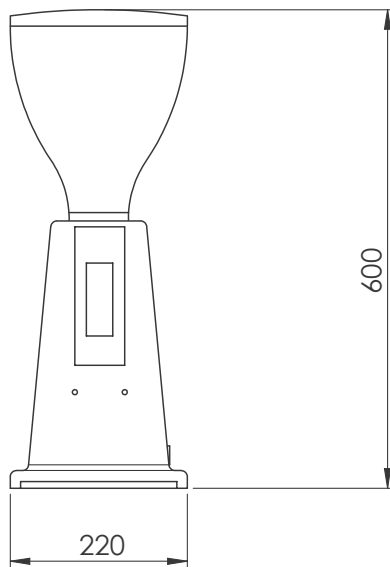

Coffee System
Grind on-demand Coffee Grinder
Coffee Grinder, Flat 75 mm

ITEM # _____

MODEL # _____

NAME # _____

SIS # _____

AIA # _____

602546 (GRNDEM600)

Grind-on-demand Coffee
Grinder, flat, 75mm

APPROVAL: _____

Front

Side

Electric

Supply voltage:	
602546 (GRNDEM600)	230 V/1N ph/50 Hz
Electrical power max.:	0.34 kW
Plug type:	CE-SHUKO

Key Information:

External dimensions, Width:	230 mm
External dimensions, Height:	600 mm
External dimensions, Depth:	370 mm
Net weight:	11 kg
Shipping weight:	13.5 kg
Shipping height:	870 mm
Shipping width:	500 mm
Shipping depth:	750 mm
Shipping volume:	0.33 m ³